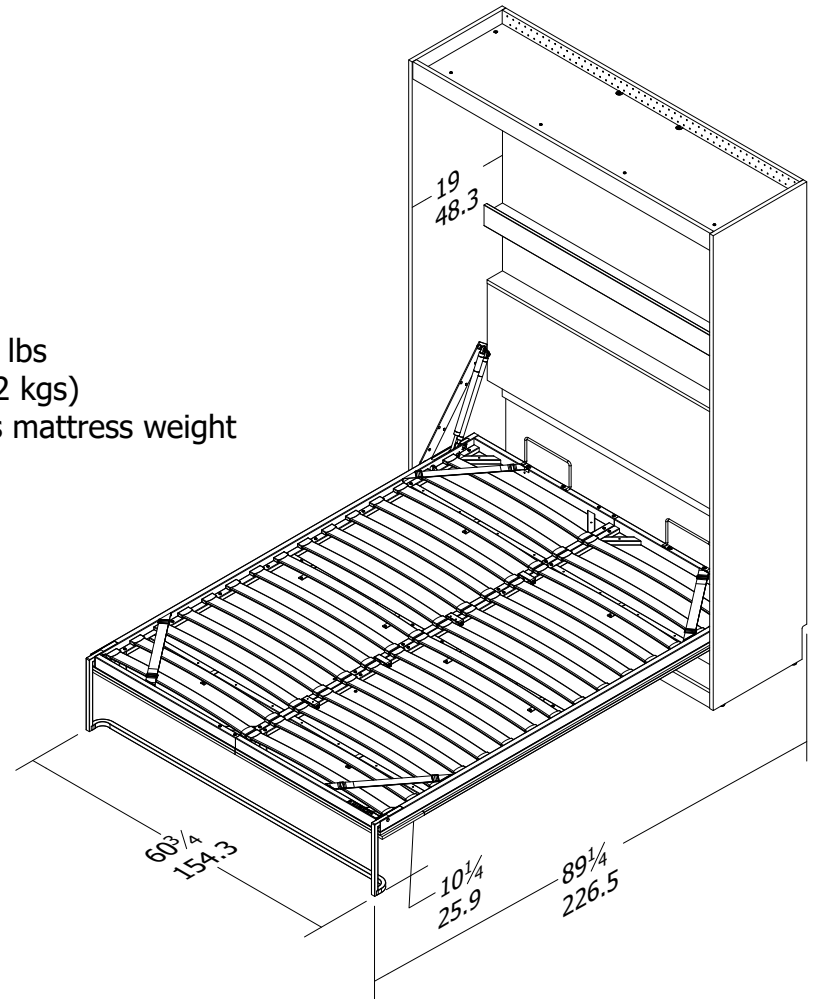

# 2200XXXCOMS

Wood Breakdown:  
 PB 52% & 3% MDF  
 Total storage: 54.65 cubic feet

Overall Product Size:  
 86-1/2 in. H x 64-1/2 in. W x 19-5/8 in. D  
 219.8 cm H x 162.8 cm W x 50.0 cm D

## QUEEN SIZE MATTRESS

- \* up to 10" thick
- \* max weight 70 lbs (31.8 kgs)
- \* min weight 35 lbs (15.9 kgs)

600 lbs  
 (272 kgs)  
 plus mattress weight

Maximum Weight Capacities  
 Unit Weight: 357lbs. (161.93kg)