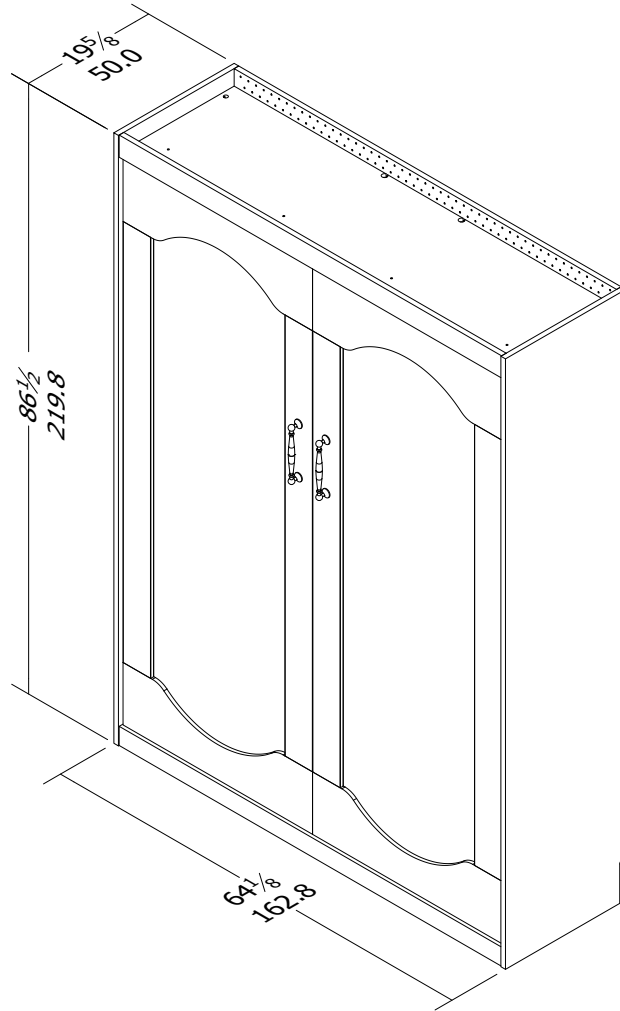

# 2200XXXCOMS

Wood Breakdown:  
 PB 52% & 3% MDF  
 Total storage: 54.65 cubic feet

Overall Product Size:  
 86-1/2 in. H x 64-1/2 in. W x 19-5/8 in. D  
 219.8 cm H x 162.8 cm W x 50.0 cm D

## QUEEN SIZE MATTRESS

- \* up to 10" thick
- \* max weight 70 lbs (31.8 kgs)
- \* min weight 35 lbs (15.9 kgs)

600 lbs  
 (272 kgs)  
 plus mattress weight

Maximum Weight Capacities  
 Unit Weight: 357lbs. (161.93kg)